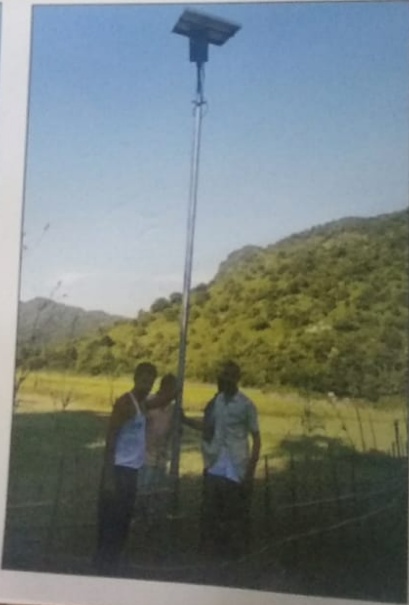

Construction of community hall near L.P school
at Dhaknabari village

Installation of solar street light at Dhaknabari village

Construction of village entry gate at Dhaknabari village

Name of Scheme : Const of
Dhaknabari Village Entry Gate
Name of G.P : South Patnani
Name of Block : Patnani Dev. Block
Implementing Agency : Construction
Committee
Estimated Amount : 10,00,000 /-