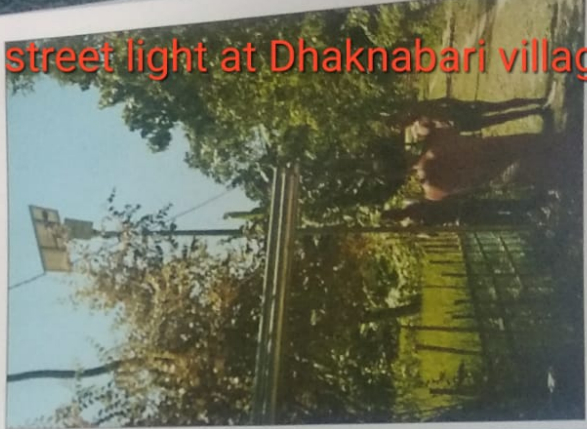

Construction of community hall near L.P school
at Dhaknabari village

Installation of solar street light at Dhaknabari village

Construction of village entry gate at Dhaknabari village

Name of Scheme : Const of
Dhaknabari Village Entry Gate
Name of G.P : South Patnani
Name of Block : Patnani Dev. Block
Implementing Agency : Construction
Committee
Estimated Amount : 10,00,000 /-